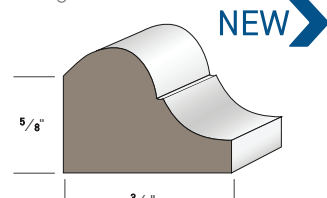

Drip Cap
AZM-197
Length: 16'

PCB Sill
AZM-948
Length: 16'

Scotia
AZM-93
Length: 16'

Quarter Round
AZM-105
Length: 16'

Nose Cove
AZM-7480
Length: 16'

Sill Nose
AZM-937
Length: 16'

CROWN PROFILES

Use AZEK® Crown Moulding as decorative accents along the intersection of a wall and ceiling, or choose a combination of profiles to create a custom look.