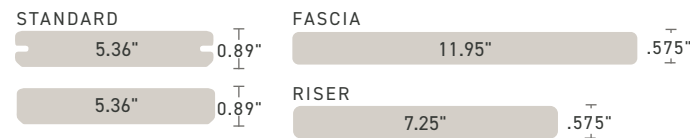

PROFILE OPTIONS