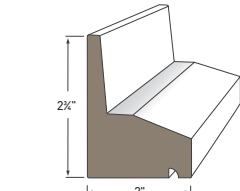

Historic Sill
AZM-6930
Length: 16'

Large Sill Nose
AZM-7979
Length: 16'

Window Sill Nose
AZM-7974
Length: 12'

Large Historic Sill
AZM-7958
Length: 16'

Sub Sill Nose
AZM-6933
Length: 16'

Water Table
AZM-6935
Length: 18'