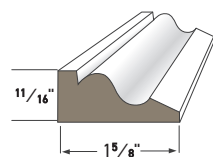

Band
AZM-217
Length: 16'