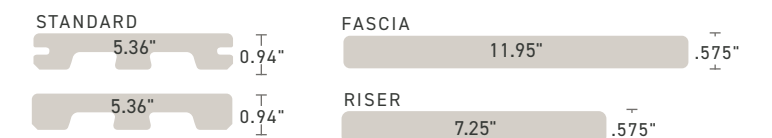

PROFILE OPTIONS

*TimberTech Prime+, Prime, and Premier Collections are covered by a 25-Year Limited Product Warranty and a 25-Year Fade & Stain Limited Warranty. The proprietary capping on the Prime+, Prime, and Premier Collections does not feature Mold Guard Technology. Availability varies by region.

*TimberTech Prime+, Prime, and Premier Collections are covered by a 25-Year Limited Product Warranty and a 25-Year Fade & Stain Limited Warranty. *The proprietary capping on the Prime+, Prime, and Premier Collections does not feature Mold Guard Technology.