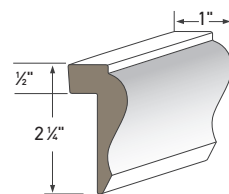

Garage Door Thermostop
AZM-6936
Lengths: 7', 9', and 16'

Rake Moulding
AZM-287
Length: 16'

Square Profile
AZM-236
Length: 12'

Shingle Moulding
AZM-210
Length: 16'

Wainscot Cap
AZM-284
Length: 16'

AZEK Item Number	AZEK Item Number			
	12'	16'	17'	18'
MOULDING				
Actual				
9/16" x 2-3/4" 3" Crown AZM-52	—	AMCM03192	—	—
9/16" x 3-5/8" 4" Crown AZM-49	—	AMCM04192	—	—
11/16" x 4-5/8" 5" Crown AZM-47	—	AMCM05192	—	—
11/16" x 5-1/4" 6" Crown AZM-45	—	AMCM06192	—	—
1" x 7-1/2" 8" Crown AZM-43	—	AMCM08192	—	—
3/4" x 4-1/4" Cove Moulding AZM-80	—	AMCC05192	—	—
1-13/32" x 2-1/16" Rams Crown AZM-6934	—	AMRC02192	—	—
1-3/8" x 2-3/4" Imperial/Rake Crown AZM-6937	—	AMIR03192	—	—
9/16" x 1-3/4" Bed Moulding AZM-75	—	AMBD02192	—	—
13/16" x 3-1/2" Bed Moulding AZM-28	—	AMBD04192	—	—
3/4" x 3/4" Scotia AZM-93	—	AMSC01192	—	—
3/4" x 3/4" Quarter Round AZM-105	—	AMQR01192	—	—
11/16" x 1-5/8" Shingle Mould AZM-210	—	AMSM02192	—	—
11/16" x 1-5/8" Band Moulding AZM-217	—	AMBN02192	—	—
1" x 2-1/4" Wainscot Cap AZM-284	—	AMWC03192	—	—
11/16" x 1-1/8" Base Cap AZM-164	—	AMBC02192	—	—
1-1/4" x 2" Brick Mould AZM-180	—	AMBM02192	AMBM02204	AMBM02216
1-11/32" x 1-3/16" Back Band AZM-6931	—	AMBB02192	—	—
1-1/16" x 2" Rake Moulding AZM-287	—	AMRM02192	—	—
1-1/16" x 3-1/2" Adams Casing AZM-97	—	AMAC04192	—	—
3/4" x 5-1/4" Colonial Base Cap AZM-163	—	AMCB06192	—	—
15/16" x 5-1/4" Fluted/Reeded Casing AZM-606	—	AMFR06192	—	—
Crosshead Pediment AZM-6216	—	—	—	AMCP04216
1-1/2" x 1-1/2" Square AZM-236	AMIC02144	—	—	—
11/16" x 1-5/8" Drip Cap AZM-197	—	AMDC02192	—	—
2-3/4" x 2" Water Table AZM-6935	—	—	—	AMWT03216
1-3/4" x 2-1/32" Historic Sill AZM-6930	—	AMHS02192	—	—
1-17/32" x 1-1/2" x 1-3/8" Sub Sill Nose AZM-6933	—	AMSS02192	—	—
1-1/8" x 2-1/4" Solid Crown AZM-7954	—	AMCM02192CB	—	—
1-25/32" x 2-11/16" Large Historic Sill AZM-7958	—	AMHS03192CB	—	—
2" x 2" Large Sill Nose AZM-7979	—	AMLSN02192CB	—	—
1-1/4" x 2-1/16" Window Sill Nose AZM-7974	AMWSN02144CB	—	—	—
1 3/8" x 1 1/4" Sill Nose AZM-937	—	AMSN01192	—	—
2 7/8" x 2" Pediment Crown Moulding AZM-1882	AMPC02144	—	—	—
4 11/16" x 1 1/4" PCB Sill AZM-948	—	AMS05192	—	—
1 3/4" x 5/8" Panel Mould AZM-165	—	AMPM02192	—	—
3/4" x 5/8" Nose Cove AZM-7480	—	AMNC01192	—	—