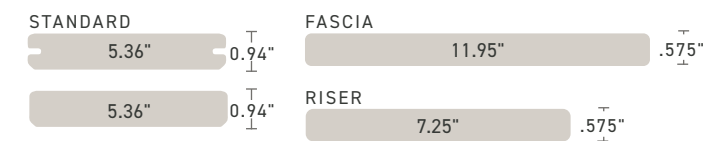

PROFILE OPTIONS

Legacy Collection in Tigerwood