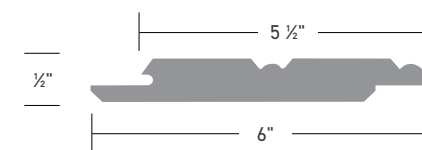

The AZEK Alpine Collection, beautiful, durable, and easy to install

Turn up the beauty and turn off maintenance worries with AZEK Alpine in ceilings, soffits, porches, gazebos, accent walls, and more. AZEK Alpine is well-suited for covering large expanses, with limitless design possibilities.

Building on AZEK Exteriors' experience with long-lasting, low-maintenance polymer materials, AZEK Alpine adds a final layer of realistic, warm woodgrain finishes. It's ready to install with no costly and time-consuming finishing (and refinishing) like wood. Consistent sizing and no wood imperfections helps ensure a high-quality job every time.

Color specific daubers for cut ends also available.

WP4/NICKEL GAP 18'			
Nominal	Actual	Color	AZEK Item Number
1 x 6 x 18	3/4" x 5 1/2" x 18'	Mission Oak	ACM1006216WPNMO
1 x 6 x 18	3/4" x 5 1/2" x 18'	Mesquite	ACM1006216WPNME
1 x 6 x 18	3/4" x 5 1/2" x 18'	Alaskan Cedar	ACM1006216WPNAG
1 x 6 x 18	3/4" x 5 1/2" x 18'	Sunlit Maple	ACM1006216WPNSM
1 x 6 x 18	3/4" x 5 1/2" x 18'	Harbor Ash	ACM1006216WPNHA
1 x 6 x 18	3/4" x 5 1/2" x 18'	Auburn	ACM1006216WPNAU

BEADBOARD 18'			
Nominal	Actual	Color	AZEK Item Number
1/2" x 5 1/2" x 18'	1/2" x 5 1/2" x 18'	Mission Oak	ACM0120618FM0
1/2" x 5 1/2" x 18'	1/2" x 5 1/2" x 18'	Mesquite	ACM0120618ME
1/2" x 5 1/2" x 18'	1/2" x 5 1/2" x 18'	Alaskan Cedar	ACM0120618FAG
1/2" x 5 1/2" x 18'	1/2" x 5 1/2" x 18'	Sunlit Maple	ACM0120618FSM
1/2" x 5 1/2" x 18'	1/2" x 5 1/2" x 18'	Harbor Ash	ACM0120618FHA
1/2" x 5 1/2" x 18'	1/2" x 5 1/2" x 18'	Auburn	ACM0120618FAU

LOOK UP TO ALPINE

Nickle Gap WP4 and Beadboard profiles from the AZEK Alpine Collection add a high-end, polished detail to exterior locations with the appearance of premium stained lumber.

NICKEL GAP WP4