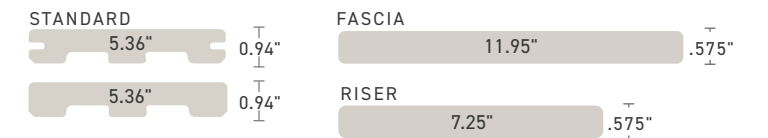

PROFILE OPTIONS