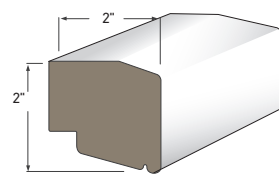

Historic Sill
AZM-6930
Length: 16'

Large Sill Nose
AZM-7979
Length: 16'

Window Sill Nose
AZM-7974
Length: 12'

Large Historic Sill
AZM-7958
Length: 16'

Sub Sill Nose
AZM-6933
Length: 16'

Water Table
AZM-6935
Length: 18'