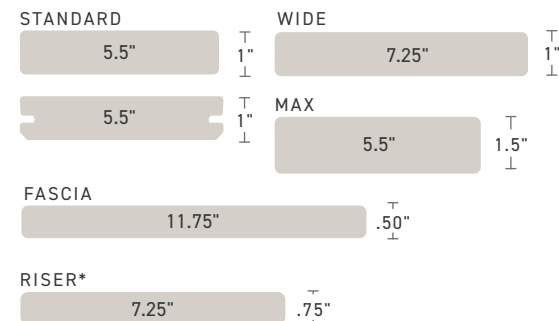

PROFILE OPTIONS

*Riser Boards are compatible with Cortez plugs.

PRODUCT DESCRIPTION	TimberTech Model Number		
	12'	16'	20'
HARVEST COLLECTION			
1 x 6 Square-Shouldered Brownstone	ADCB15512BS	ADCB15516BS	ADCB15520BS
1 x 6 Grooved Brownstone	AGB15512BS	AGB15516BS	AGB15520BS
1 x 8 Square-Shouldered Brownstone	—	ADCB172516BS	ADCB172520BS
1 x 6 Square-Shouldered Slate Gray	ADCB15512SG	ADCB15516SG	ADCB15520SG
1 x 6 Grooved Slate Gray	AGB15512SG	AGB15516SG	AGB15520SG
1 x 8 Square-Shouldered Slate Gray	—	ADCB172516SG	ADCB172520SG
2 x 6 Square-Shouldered Slate Gray MAX	ADCB25512SG	ADCB25516SG	ADCB25520SG
1 x 6 Square-Shouldered Kona®	—	ADB15516KOAAT	ADB15520KOAAT
HARVEST FASCIA			
12" Fascia Brownstone	ADCR5117512BS	—	—
12" Fascia Slate Gray	ADCR5117512SG	—	—
12" Fascia Kona®	ADR5117512KOAAT	—	—

SMART CHOICE

FOR FIRE ZONES

This collection is WUI Compliant.

MULTIWIDTH DECKING

FOR DESIGN FLEXIBILITY

Slate Gray and Brownstone are available in both standard (5.5") and wide (7.25") widths for curated design options. Kona only available in standard width.

MAX DECKING

FOR WIDER JOIST SPANS

MAX boards are 1.5" thick and can span up to 24" on center, making them ideal for docks, boardwalks, and many decking applications. Available in Slate Gray.

PORCH COLLECTION

Hardwoods & Stained Wood

Bring all the real wood looks and performance benefits of TimberTech Advanced PVC Decking to your clients' porches. The innovative tongue-and-groove installation allows for smaller gaps between boards — delivering a traditional hardwood flooring look your clients will love.