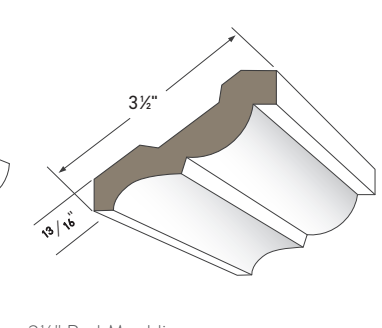

3" Crown
AZM-52
Length: 16'

4" Crown
AZM-49
Length: 16'

5" Crown
AZM-47
Length: 16'

6" Crown
AZM-45
Length: 16'

8" Crown
AZM-43
Length: 16'

Cove Moulding
AZM-80
Length: 16'

Bed Moulding
AZM-75
Length: 16'

3 1/2" Bed Moulding
AZM-28
Length: 16'