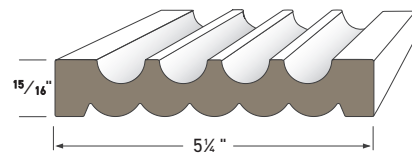

Fluted/Reeded
AZM-606
Length: 16'