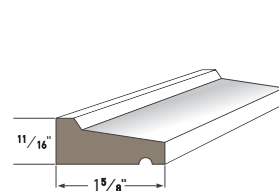

Historic Sill
AZM-6930
Length: 16'

Large Sill Nose
AZM-7979
Length: 16'

Window Sill Nose
AZM-7974
Length: 12'

Large Historic Sill
AZM-7958
Length: 16'

Sub Sill Nose
AZM-6933
Length: 16'

Water Table
AZM-6935
Length: 18'