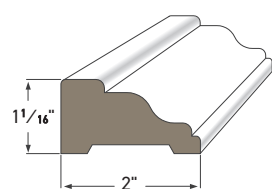

Rake Moulding
AZM-287
Length: 16'