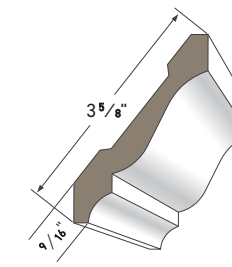

4" Crown
AZM-49
Length: 16'