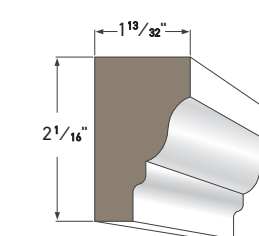

Rams Crown
AZM-6934
Length: 16'