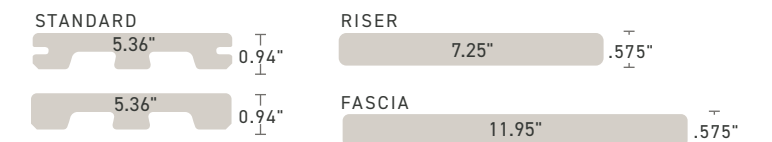

PROFILE OPTIONS