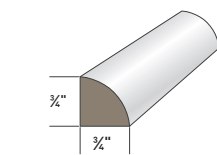

Quarter Round
AZM-105
Length: 16'