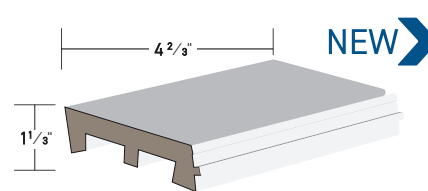

PCB Sill
AZM-948
Length: 16'