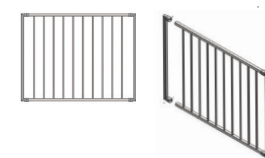

IMPRESSION RAIL EXPRESS® SERIES

1. STYLES AND COLORS

COLOR OPTIONS

The Drink Rail system works with all full-profile, square-shouldered deck boards, but NOT with scalloped boards (i.e., Terrain, Terrain+, Prime, Prime+, or ReliaBoard). Drink Rail cannot be used with glass or open mid rail infill. Only use 3" posts with the Drink Rail System, including in over-the-post applications.

2. INFILLS

Glass not included

Also available with Glass Infill*

3. POST SLEEVES

4. CAPS AND SKIRTS

5. LIGHTING

New

New

*Glass must be sourced separately.

FULTON RAIL™ New

SLEEK STYLE IN HIGH-ENDURANCE STEEL

Fulton Rail™ brings a graceful, understated aesthetic to your decking projects. Made of galvanized steel, we take advantage of its workability to design and create a beautiful, panelized rail system that's fast to install and durability-enhanced for a long life.

- Panelized system with bracket attached post options for easier and faster installations
- Strong and durable galvanized steel construction
- Architectural grade powder coating provides resistance to chipping, fading & chalking
- Opening price point delivers style, durability, and value
- 15-Year Limited Warranty for consumer assurance

PRODUCT DESCRIPTION	TimberTech Model Number	
	6' (actual 69.5")	8' (actual 93.5")
FULTON RAIL RAIL PANELS		
Rail Panel, Level, 36" height	TTFSR36LP6B	TTFSR36LP8B
Rail Panel, level, 42" height	TTFSR42LP6B	TTFSR42LP8B
Rail Panel, stair, 36" height	TTFSR36SP6B	TTFSR36SP8B
Rail Panel, stair, 42" height	—	TTFSR42SP8B

DRINK RAIL ADDS CONVENIENCE & STYLE

Fulton Rail lets you add a Drink Rail — a matching or contrasting TimberTech deck board — to the standard Fulton Top Rail. It becomes a handy place for glasses or small items and adds extra character to a deck.