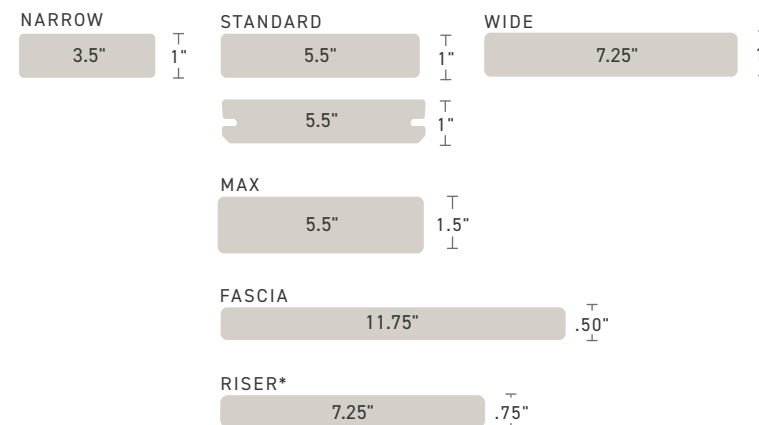

PROFILE OPTIONS

*Riser Boards are compatible with Cortex plugs.

BEST CHOICE FOR FIRE ZONES

This collection has an Ignition Resistant designation, Class A Flame Spread Rating, and is WUI Compliant.

MULTIWIDTH DECKING FOR DESIGN FLEXIBILITY

For design-forward clients, choose from narrow (3.5"), standard (5.5"), and wide (7.25") width deck boards to create a curated design. Available with all colors in the Vintage Collection.

MAX DECKING FOR WIDER JOIST SPANS

MAX boards are 1.5" thick and can span up to 24" on center, making them ideal for docks, boardwalks, and many decking applications. Available in Coastline.