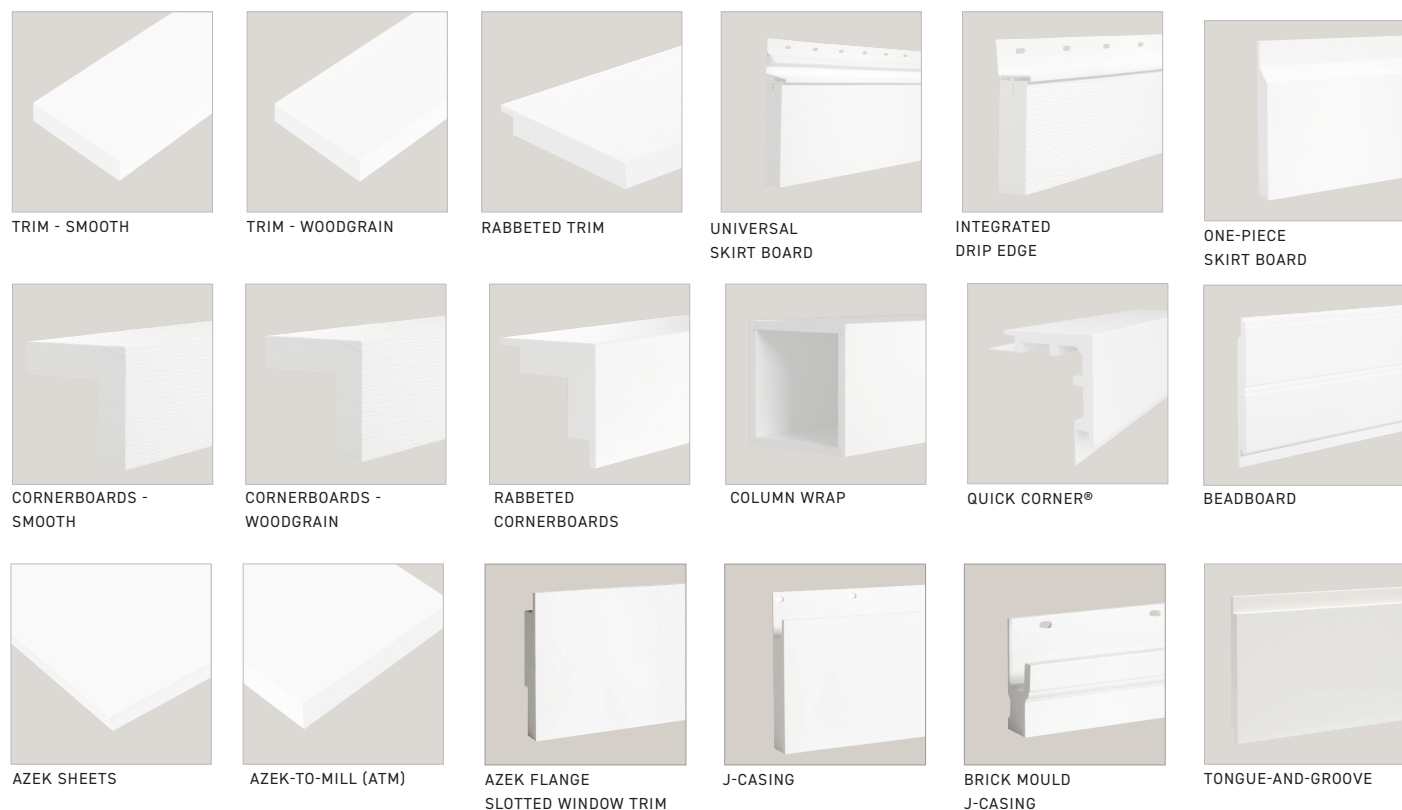

#1 in Performance Trim

Versatile AZEK® PVC Trim is the perfect replacement for wood or fiber cement trim and also performs beautifully as fascia, soffit, beadboard, cornerboards, window and door surrounds, column wraps, decorative mouldings, millwork, and much more.