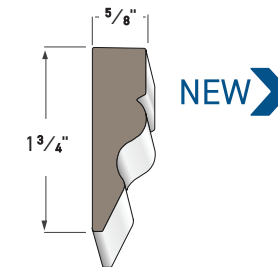

Imperial Rake Crown
AZM-6937
Length: 16'

Rams Crown
AZM-6934
Length: 16'

Solid Crown
AZM-7954
Length: 16'

Crosshead Pediment
AZM-6216
Length: 18'

Pediment Crown Moulding
AZM-1882
Length: 12'

Panel Mould
AZM-165
Length: 16'