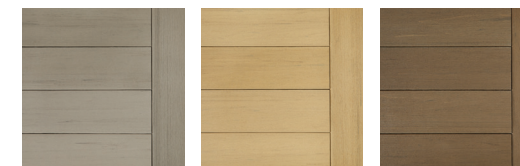

For clients who want maximum style for their dollar, we offer the new Terrain+ Collection. It features the same lightweight, scalloped profile, but with an updated color palette. Thanks to new and improved color blending technology, these boards deliver sophisticated colors with a subtle grain pattern like sanded white oak and walnut for a versatile, natural wood look. It's also our first scalloped board that's compatible with Cortex plugs.