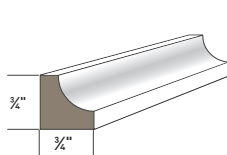

Scotia
AZM-93
Length: 16'