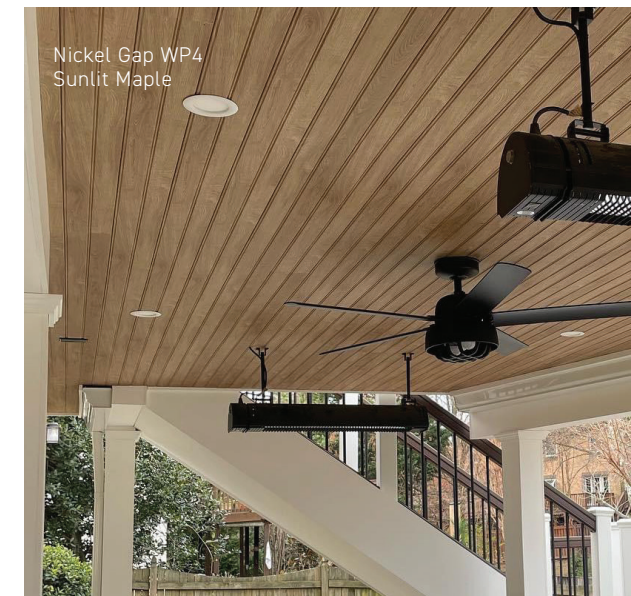

BEADBOARD

AZEK Alpine Beadboard provides a traditional, rustic farmhouse look with center bead and v-groove. Consistent interlocking design means tight joints and easy installation. Available in 18'.