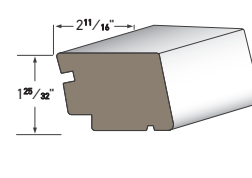

Historic Sill
AZM-6930
Length: 16'

Large Sill Nose
AZM-7979
Length: 16'

Window Sill Nose
AZM-7974
Length: 12'

Large Historic Sill
AZM-7958
Length: 16'

Sub Sill Nose
AZM-6933
Length: 16'

Water Table
AZM-6935
Length: 18'