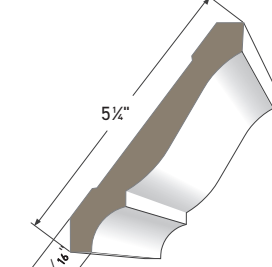

6" Crown
AZM-45
Length: 16'