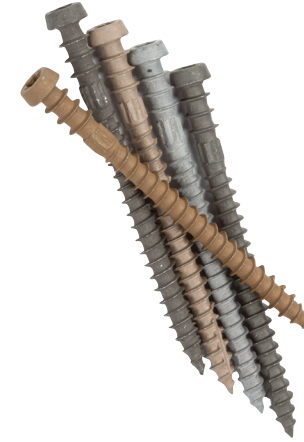

TOPLOC® FOR COMPOSITE

Top-down, complementary color decking fasteners.

- Top-down, carbon steel or stainless steel fasteners coated with select colors to complement TimberTech Composite Decking
- Designed for dense composite material using an 18v drill or higher drill driver set at high speed for maximum performance
- Compatible with all TimberTech Composite Decking boards

PRODUCT DESCRIPTION	TimberTech Model Number		
	85 SQ FT	100 SQ FT	500 SQ FT
TOPLOC FOR COMPOSITE			
2½" TOPLoc Screws Ivory	—	TLOC350I	TLOC1750I
2½" TOPLoc Screws Cedar	—	TLOC350C	TLOC1750C
2½" TOPLoc Screws Sand	—	TLOC350S	TLOC1750S
2½" TOPLoc Screws Teak	—	TLOC350T	TLOC1750T
2½" TOPLoc Screws Walnut	—	TLOC350W	TLOC1750W
2½" TOPLoc Screws Light Gray	—	TLOC350LG	TLOC1750LG
2½" TOPLoc Screws Gray	—	TLOC350G	TLOC1750G
2½" TOPLoc Screws Dark Gray	—	TLOC350DG	TLOC1750DG
3" TOPLoc SS Screws Ivory	TLOC300SSI	—	—
3" TOPLoc SS Screws Cedar	TLOC300SSC	—	—
3" TOPLoc SS Screws Teak	TLOC300SST	—	—
3" TOPLoc SS Screws Walnut	TLOC300SSW	—	—
3" TOPLoc SS Screws Light Gray	TLOC300SSLG	—	—
3" TOPLoc SS Screws Gray	TLOC300SSG	—	—
3" TOPLoc SS Screws Dark Gray	TLOC300SSDG	—	—