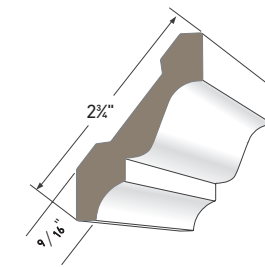

Drip Cap
AZM-197
Length: 16'

PCB Sill
AZM-948
Length: 16'

Scotia
AZM-93
Length: 16'

Quarter Round
AZM-105
Length: 16'

Nose Cove
AZM-7480
Length: 16'

Sill Nose
AZM-937
Length: 16'

CROWN PROFILES

Use AZEK® Crown Moulding as decorative accents along the intersection of a wall and ceiling, or choose a combination of profiles to create a custom look.