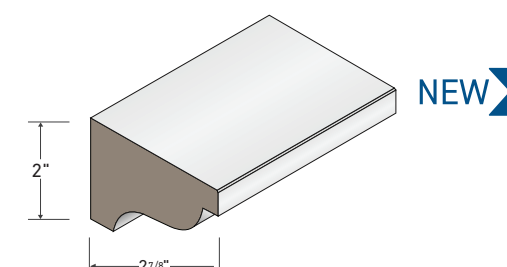

Pediment Crown Moulding
AZM-1882
Length: 12'