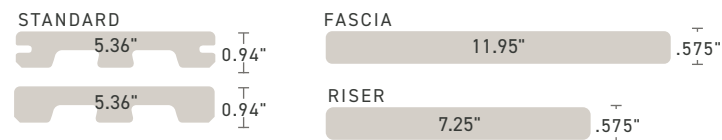

PROFILE OPTIONS