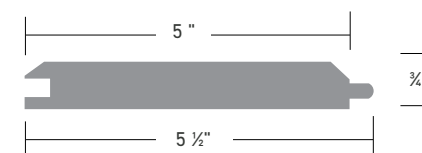

BEADBOARD

AZEK Alpine Beadboard provides a traditional, rustic farmhouse look with center bead and v-groove. Consistent interlocking design means tight joints and easy installation. Available in 18'.