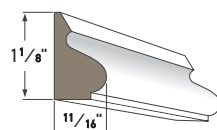

Base Cap
AZM-164
Length: 16'