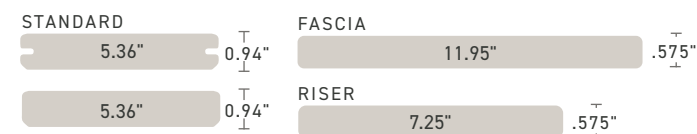

PROFILE OPTIONS