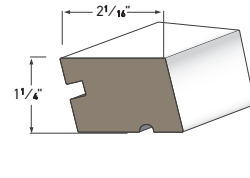

Historic Sill
AZM-6930
Length: 16'

Large Sill Nose
AZM-7979
Length: 16'

Window Sill Nose
AZM-7974
Length: 12'

Large Historic Sill
AZM-7958
Length: 16'

Sub Sill Nose
AZM-6933
Length: 16'

Water Table
AZM-6935
Length: 18'