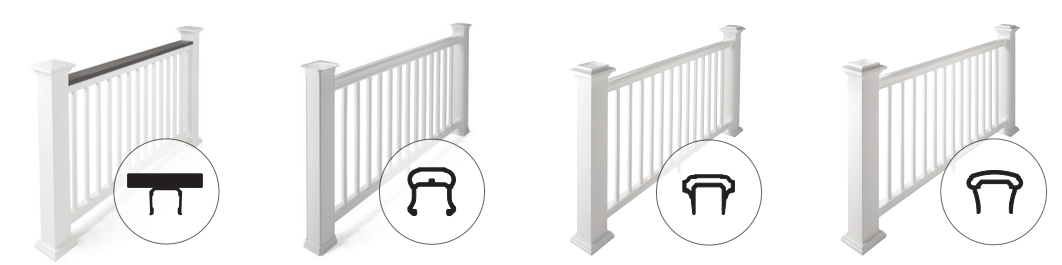

TOP RAIL PROFILES

DRINK RAIL   **RADIANCERAIL®**   **PREMIER RAIL™**   **TRADEMARK RAIL™**

Compatible with full profile, square-shouldered boards. Not compatible with glass infill.

INFILL OPTIONS

COLOR OPTIONS

Matte colors also include a 25-Year Fade & Stain Limited Warranty