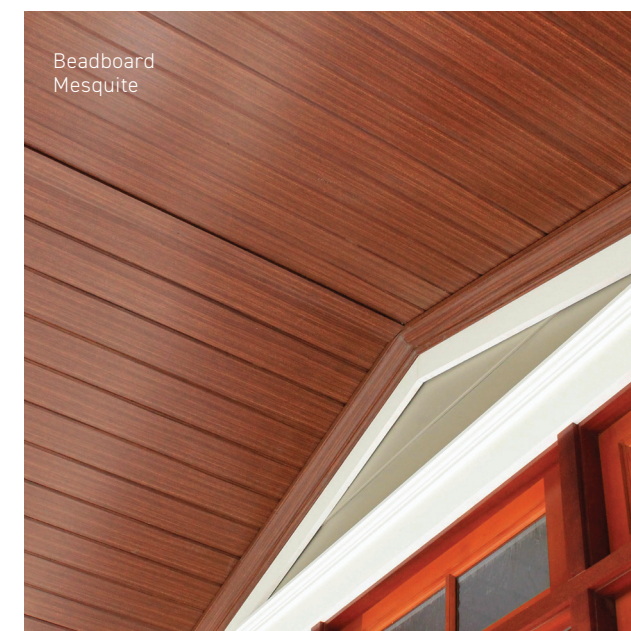

LOOK UP TO ALPINE

Nickle Gap WP4 and Beadboard profiles from the AZEK Alpine Collection add a high-end, polished detail to exterior locations with the appearance of premium stained lumber.

NICKEL GAP WP4

Nickle Gap delivers the modern, wide-plank look to your project. The WP4 profile enables hidden fasteners, whether arranged horizontally, vertically, or angled. Available in 18'.

BEADBOARD

AZEK Alpine Beadboard provides a traditional, rustic farmhouse look with center bead and v-groove. Consistent interlocking design means tight joints and easy installation. Available in 18'.