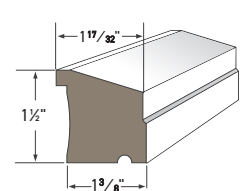

Historic Sill
AZM-6930
Length: 16'

Large Sill Nose
AZM-7979
Length: 16'

Window Sill Nose
AZM-7974
Length: 12'

Large Historic Sill
AZM-7958
Length: 16'

Sub Sill Nose
AZM-6933
Length: 16'

Water Table
AZM-6935
Length: 18'